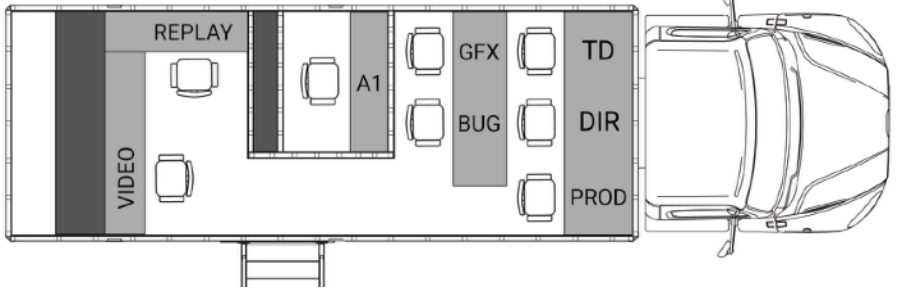

## S4 38' HD Production Truck Specs