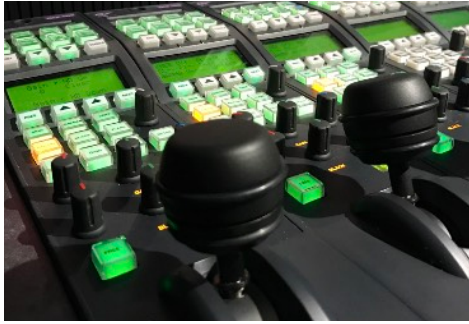

S4 38' HD Production Truck Specs

Video:

Grass Valley Karrera 2 M/E Switcher
ProPresenter Graphics, Apple Mac Mini
Sports Graphics: Graphics Outfitters Score HD Bug with OCR Clock
Grass Valley K2 Dyno Replay System, 4 Inputs / 2 Outputs
Grass Valley Solo 2 Channel Clip Player with Key / Fill
(2) Blackmagic Hyperdesk Studio SSD Recorders
AJA HELO H264 Recorder

Audio:

Behringer X32 Mixer: 40-Input, 25-Total-Bus Digital Mixer
(3) Studio Technologies Model 230 Announcer Console, with Cough Button and Talkback
(2) Lectrosonics HHa Handheld Wireless Mics
(1) Lectrosonics UHF Wireless IFB
(5) Sennheiser K6 Series Natural Sound Mics

Cameras:

(5) Grass Valley Focus 75 Live 720p/1080i Switchable HD Triax Cameras
(4) Fujinon 20x8.5 HD Lens
(2) Fujinon XA72x HD Lens
(4) 7" Studio LCD Viewfinders
(2) 2" Hand Held Eyepiece

Communication:

32 Port Zeus II RTS Digital Matrix Intercom
8 Channel RTS IFB System
RTS TIF 2000A Phone-Intercom Interface
(5) RTS 2 Channel Belt Packs

Terminal Equipment:

64x64 Miranda CR6400 Video Router
Tektronix WFM 7020 Engineering Video Scope
(2) AJA FS2 Dual Frame Sync / Cross Converters
Customizable Virtual Monitor Wall