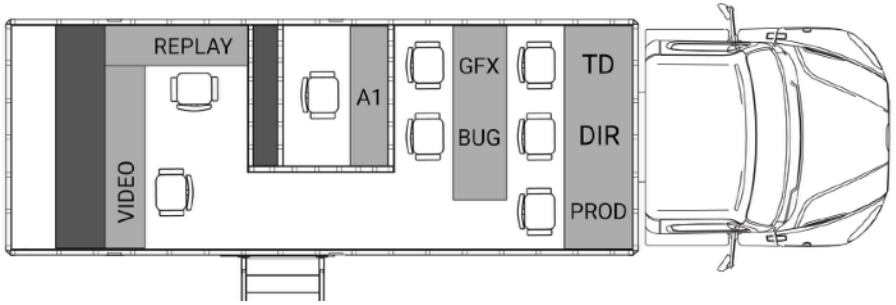

S4 38' HD Production Truck Specs

Video:

Grass Valley Karrera 2 M/E Switcher
ProPresenter Graphics, Apple Mac Mini
Sports Graphics: Graphics Outfitters Score HD Bug with OCR Clock
Grass Valley K2 Dyno Replay System, 4 Inputs / 2 Outputs
Grass Valley Solo 2 Channel Clip Player with Key / Fill
(2) Blackmagic Hyperdesk Studio SSD Recorders
AJA HELO H264 Recorder

Audio:

Behringer X32 Mixer: 40-Input, 25-Total-Bus Digital Mixer
(3) Studio Technologies Model 230 Announcer Console, with Cough Button and Talkback
(2) Lectrosonics HHa Handheld Wireless Mics
(1) Lectrosonics UHF Wireless IFB
(5) Sennheiser K6 Series Natural Sound Mics

Cameras:

(5) Grass Valley Focus 75 Live 720p/1080i Switchable HD Triax Cameras
(4) Fujinon 20x8.5 HD Lens
(2) Fujinon XA72x HD Lens
(4) 7" Studio LCD Viewfinders
(2) 2" Hand Held Eyepiece

Communication:

32 Port Zeus II RTS Digital Matrix Intercom
8 Channel RTS IFB System
RTS TIF 2000A Phone-Intercom Interface
(5) RTS 2 Channel Belt Packs

Terminal Equipment:

64x64 Miranda CR6400 Video Router
Tektronix WFM 7020 Engineering Video Scope
(2) AJA FS2 Dual Frame Sync / Cross Converters
Customizable Virtual Monitor Wall